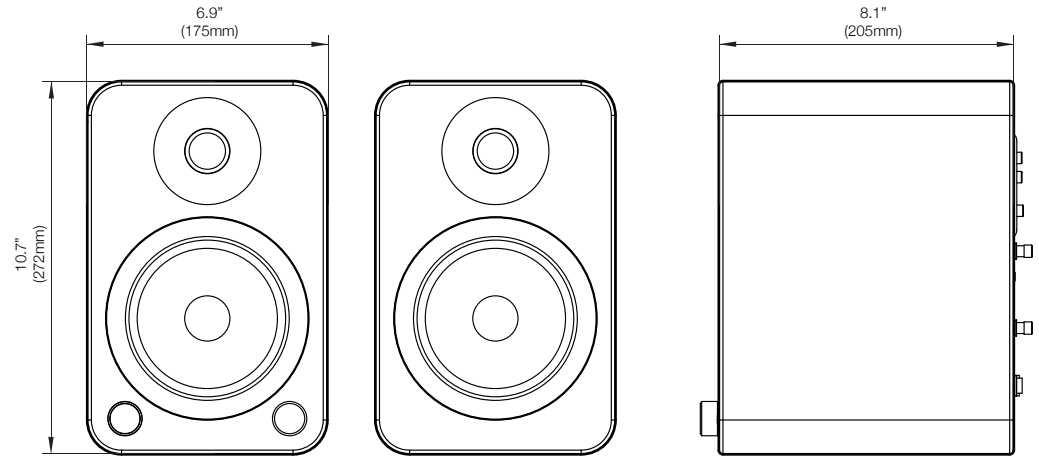

TECHNICAL ILLUSTRATIONS

WHAT'S IN THE BOX?

Qualcomm aptX is a product of Qualcomm Technologies International, Ltd.

Qualcomm is a trademark of Qualcomm Incorporated, registered in the United States and other countries, used with permission. aptX is a trademark of Qualcomm Technologies International, Ltd., registered in the United States and other countries, used with permission.

kanto
kantoaudio.com | sales@kantoliving.com

Supporting your digital lifestyle™
Kanto Living 110 – 2440 Canoe Avenue, Coquitlam, BC, V3K 6C2
office: 778.284.6942 | fax: 778.284.6945 | toll free: 888.848.2643